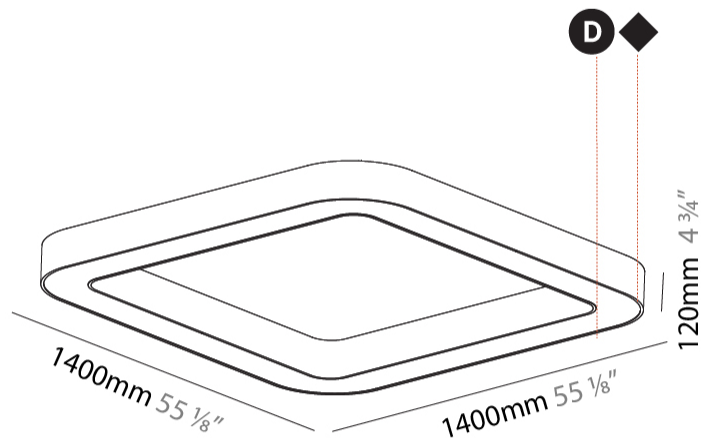

1. To build a product code in our configurator select the specify button on the base model # product page
2. To build a manual product code on this datasheet choose from the options listed below in blue font and add the suffix to the base model #

GENERAL

Series: Glorious
Subseries: Glorious Quantum
Brand: Prolicht
Division: Architectural
Mounting Type: Surface
Mounting Location: Ceiling

PHYSICAL

Length (mm): 1400
Length (in): 55 1/8"
Width (mm): 1400
Width (in): 55 1/8"
Height (mm): 120
Height (in): 4 3/4"
Light Distribution: Direct
Weight (kg): 16.878
Weight (lbs): 37.13
Diffuser: PMMA - Opal or Micro-Prism
Fixture Finish: SSR / BKV / CWI / CRY / HAB / LAG / UFT / ITA / RUA / RUR / MIC / FTG / MYG / TWT / LOD / PUS / FRO / FUP / KIA / POP / BLS / SPG / MEY / GOH / GUM / CHC / COM / ABZ / JAG / OBR / MOS / ROR
Fixture Material: Aluminum

ELECTRICAL

Lamp Type: LED (Zhaga Standard)
Input Wattage (W): 80
Total Output Wattage (W): 64 / 51.2 (3500K)
Dimming: Non-Dimming / Phase Dimming (120Vac only) / 0-10V Dimming
Driver Included: Yes
Driver Location: Integrated
Driver Type: Constant Current - 120 / 277Vac
Driver Class: Class 2
Input Voltage (V): 120 - 277
Constant Current (MA): 350 / 800 (3500K)

LED

Color Temperature (°K): 3000 / 3500 / 4000
Max. Delivered Lumen (lm): 7380 / 7644 / 7800
CRI: >80 CRI
Efficiency (%): 65
Lamp Life (hrs): 50000

OPTICAL

RATINGS AND CERTIFICATIONS

Certified By: Certified for North American Standards
IP rating: IP20